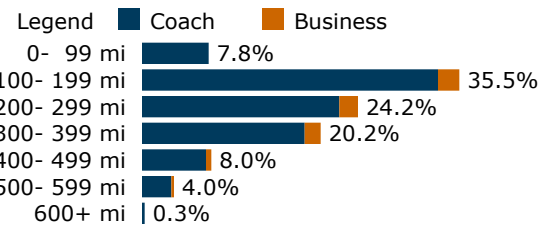

Trips by length, 2019

Activity by station

	2017	2018	2019
Baltimore	1,787	1,725	1,841
BWI Airport	820	819	888
Bellows Falls	4,718	4,462	4,776
Berlin	361	263	
Brattleboro	16,345	16,649	16,765
Bridgeport	1,478	1,597	1,524
Claremont	2,560	2,542	2,320
Essex Jct.	19,564	20,390	21,029
Greenfield	6,190	6,497	6,693
Hartford	3,204	3,686	3,550
Holyoke	1,487	1,582	1,713
Meriden	434	589	922
Metropark	287	351	311
Montpelier	8,046	7,874	7,909
New Carrollton	650	647	560
New Haven	4,378	4,833	4,749
New York	43,652	44,620	44,751
Newark	1,988	2,055	2,171
Northampton	19,588	21,619	22,279
Philadelphia	8,470	8,708	8,388
Randolph	1,833	1,842	2,053
St. Albans	3,742	3,726	3,733
Springfield	2,637	2,680	3,094
Stamford	2,582	2,688	2,872
Trenton	1,447	1,535	1,618
Wallingford	424	292	
Washington	7,481	6,886	7,435
Waterbury-Stowe	5,738	5,110	5,377
White River Jct.	13,367	13,708	13,513
Wilmington	1,632	1,546	1,663
Windsor Locks	428	573	633
Windsor--Mt. Ascutney	1,200	1,272	1,198