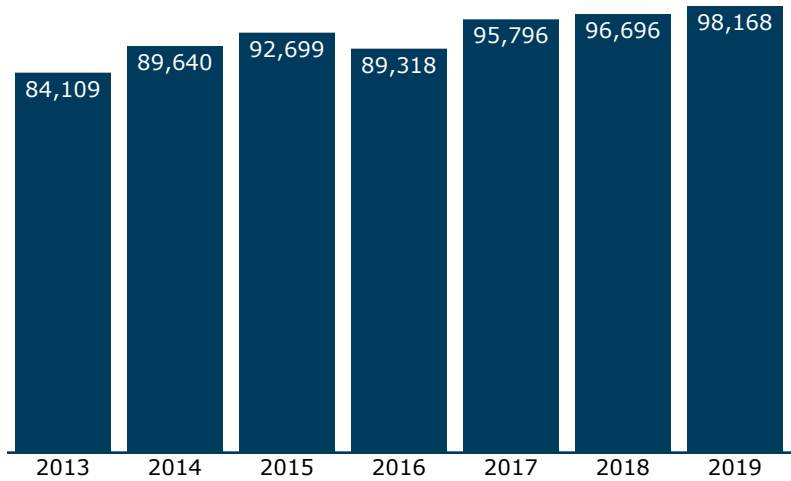

## Passengers, 2013-2019

## Quick recap, 2019

	Coach	Business	Total
Passengers	90,110	8,058	98,168
Average trip	251 miles	280 miles	253 miles

## At a glance

Part of Amtrak's State Supported sector  
Daily service: 30 cities in 9 states + DC

Population of service area  
Within 25 miles: 33,829,553  
Within 50 miles: 42,568,380

Longest segment traveled: 606 miles  
St. Albans, VT - Washington, DC

## Trips by length, 2019