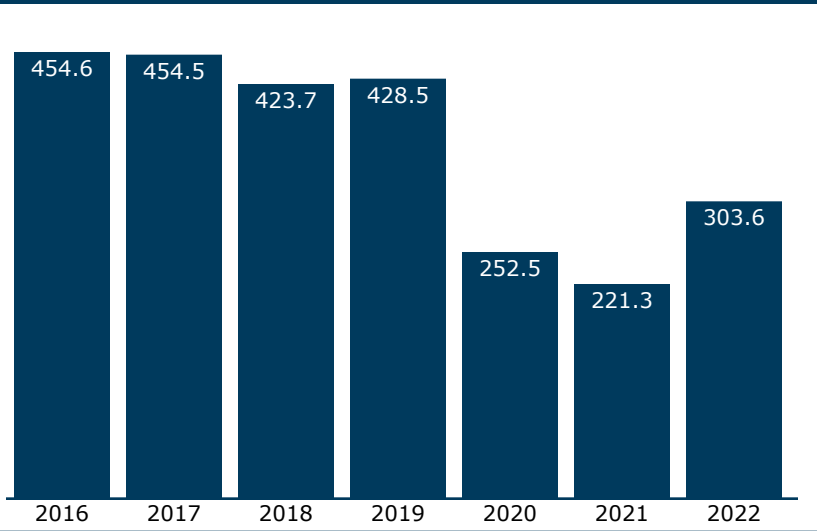

Passengers, 2016-2022 (in thousands)

Quick recap, 2022

	Coach	Sleeper	Total
Passengers	247,461	56,103	303,564
Average trip	602 miles	1279 miles	727 miles
Average fare	\$ 78.00	\$483.00	\$153.00
Avg yld per mi	13.0	37.7	21.0

Top city pairs by ridership, 2022

- Chicago, IL - St. Paul, MN 418 mi
- Chicago, IL - Seattle, WA 2205 mi
- Chicago, IL - Portland, OR 2256 mi
- Portland, OR - Spokane, WA 377 mi
- Chicago, IL - La Crosse, WI 281 mi
- Pasco, WA - Portland, OR 231 mi
- Milwaukee, WI - St. Paul, MN 333 mi
- Chicago, IL - Wisconsin Dells, WI 195 mi
- Portland, OR - Whitefish, MT 630 mi
- Chicago, IL - Tomah, WI 240 mi