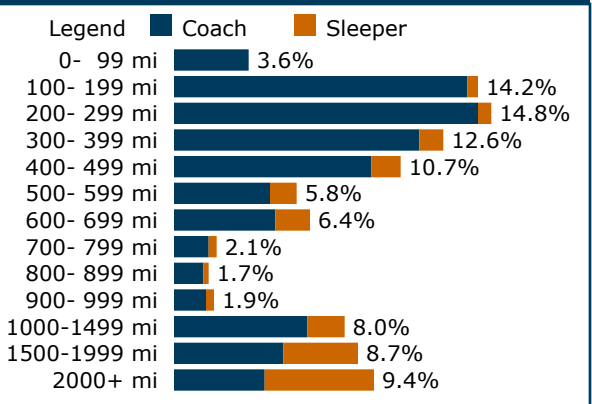

Note: Chicago is an east-west connector.

At a glance

Part of the Long Distance sector
Daily service: 46 cities in 8 states

Population of service area
Within 25 miles: 20,265,071
Within 50 miles: 28,308,110

Longest segment traveled: 2,256 miles
Chicago, IL - Portland, OR

Trips by length, 2022

Activity by station

	2020	2021	2022
Bingen--White Salmon	2,133	1,485	2,267
Browning	1,044	385	734
Chicago	80,549	79,287	105,235
Columbus	7,103	6,050	8,687
Cut Bank	1,204	916	1,258
Detroit Lakes	3,150	2,418	3,214
Devils Lake	2,560	2,290	2,885
East Glacier	838	10,961	9,891
Edmonds	3,903	3,045	4,300
Ephrata	2,500	2,019	2,517
Essex	2,259	1,742	1,825
Everett	11,101	9,905	12,261
Fargo	12,413	10,551	15,170
Glasgow	3,099	2,201	3,105
Glenview	3,778	2,825	4,231
Grand Forks	7,674	5,643	8,432
Havre	6,284	5,190	7,054
La Crosse	15,454	11,263	16,843
Leavenworth	6,044	3,610	6,800
Libby	3,110	2,723	3,446
Malta	2,806	2,608	3,703
Milwaukee	18,493	13,217	17,713
Minot	16,476	11,645	17,049
Pasco	13,832	9,898	15,431
Portage	4,271	3,457	4,937
Portland	32,935	29,075	45,280
Red Wing	4,696	3,814	5,023
Rugby	2,293	1,685	2,185
St. Cloud	5,956	5,445	6,326
St. Paul	48,366	42,846	61,567
Sandpoint	4,186	3,603	4,650
Seattle	32,570	35,045	45,571
Shelby	4,965	4,034	6,151
Spokane	29,015	22,644	35,021
Stanley	2,961	1,746	2,155
Staples	4,051	4,350	5,552
Tomah	8,155	6,114	8,549
Vancouver	6,704	5,651	8,737
Wenatchee	9,356	6,613	9,277
West Glacier	2,196	3,911	4,581
Whitefish	34,922	30,150	38,674
Williston	17,892	11,562	14,684
Winona	8,380	7,233	9,537
Wisconsin Dells	8,560	8,341	10,721
Wishram	826	713	894
Wolf Point	3,033	2,435	3,005