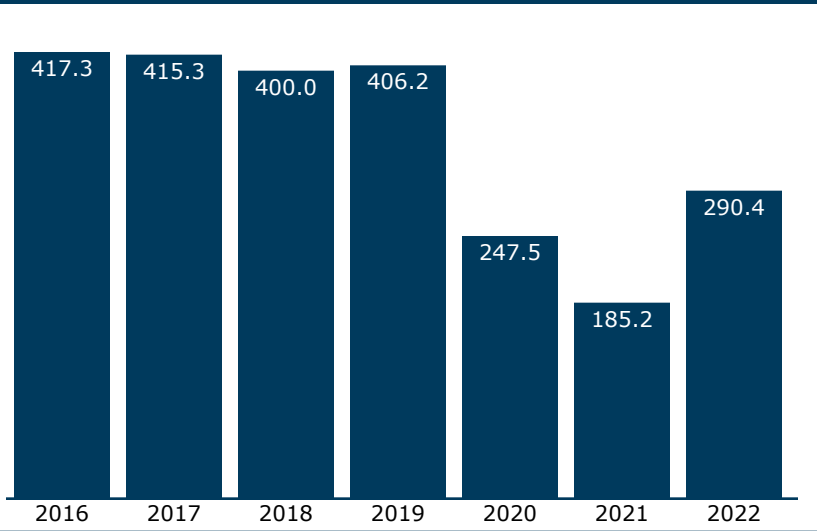

Passengers, 2016-2022 (in thousands)

Quick recap, 2022

	Coach	Sleeper	Total
Passengers	220,982	69,377	290,359
Average trip	535 miles	1374 miles	735 miles
Average fare	\$ 76.00	\$501.00	\$178.00
Avg yld per mi	14.2	36.5	24.2

Top city pairs by ridership, 2022

1. Chicago, IL - Denver, CO	1038 mi
2. Denver, CO - Glenwood Springs, CO	185 mi
3. Denver, CO - Winter Pk Ski Resort, CO	56 mi
4. Chicago, IL - Emeryville, CA	2438 mi
5. Reno, NV - Sacramento, CA	151 mi
6. Denver, CO - Grand Junction, CO	273 mi
7. Emeryville, CA - Reno, NV	236 mi
8. Chicago, IL - Omaha, NE	500 mi
9. Chicago, IL - Sacramento, CA	2353 mi
10. Denver, CO - Emeryville, CA	1400 mi