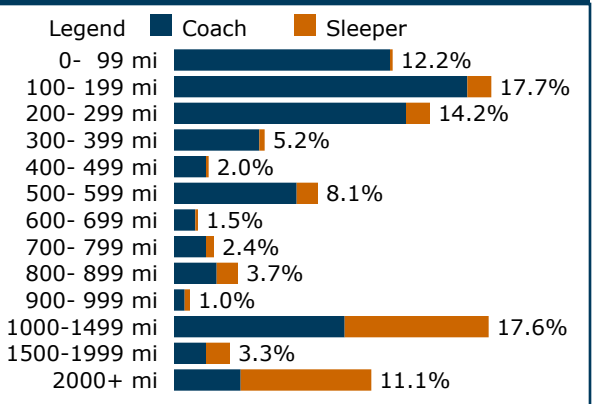

Top city pairs by revenue, 2022

1. Chicago, IL - Emeryville, CA	2438 mi
2. Chicago, IL - Denver, CO	1038 mi
3. Chicago, IL - Sacramento, CA	2353 mi
4. Denver, CO - Emeryville, CA	1400 mi
5. Chicago, IL - Salt Lake City, UT	1608 mi
6. Denver, CO - Sacramento, CA	1315 mi
7. Denver, CO - Glenwood Springs, CO	185 mi
8. Chicago, IL - Grand Junction, CO	1311 mi
9. Chicago, IL - Reno, NV	2202 mi
10. Denver, CO - Winter Pk Ski Resort, CO	56 mi

Note: Chicago is an east-west connector.

At a glance

Part of the Long Distance sector
Daily service: 36 cities in 7 states

Population of service area
Within 25 miles: 22,711,053
Within 50 miles: 32,479,927

Longest segment traveled: 2,438 miles
Chicago, IL - Emeryville, CA

Trips by length, 2022

Activity by station

	2020	2021	2022
Burlington	5,446	3,864	5,129
Chicago	65,913	63,921	93,795
Colfax	3,370	2,043	3,837
Creston	1,933	1,434	1,855
Davis	3,604	1,936	3,476
Denver	89,765	61,534	107,039
Elko	5,887	3,819	5,033
Emeryville	30,306	28,194	44,121
Fort Morgan	2,153	1,622	2,058
Winter Park	8,042	3,515	6,570
Galesburg	12,067	9,555	12,262
Glenwood Springs	25,828	23,104	33,394
Granby	2,904	2,320	3,338
Grand Junction	19,072	15,089	21,367
Green River	1,401	1,757	1,655
Hastings	2,967	2,174	3,333
Helper	1,311	1,247	1,553
Holdrege	879	819	1,047
Lincoln	8,805	6,002	9,106
Martinez	10,431	7,727	12,976
McCook	2,211	1,321	1,894
Mount Pleasant	5,929	4,529	6,934
Naperville	4,008	3,376	5,045
Omaha	14,975	12,002	17,542
Osceola	8,305	7,151	9,610
Ottumwa	6,661	5,027	6,993
Princeton	3,207	2,239	3,306
Provo	3,199	3,426	4,313
Reno	48,296	30,216	48,195
Richmond	3,300	1,905	3,229
Roseville	6,165	4,018	7,696
Sacramento	31,223	22,971	35,107
Salt Lake City	24,864	21,787	27,675
Truckee	9,138	5,759	10,179
Winnemucca	3,409	2,407	3,098
Winter Pk Ski Resort	17,114		16,958