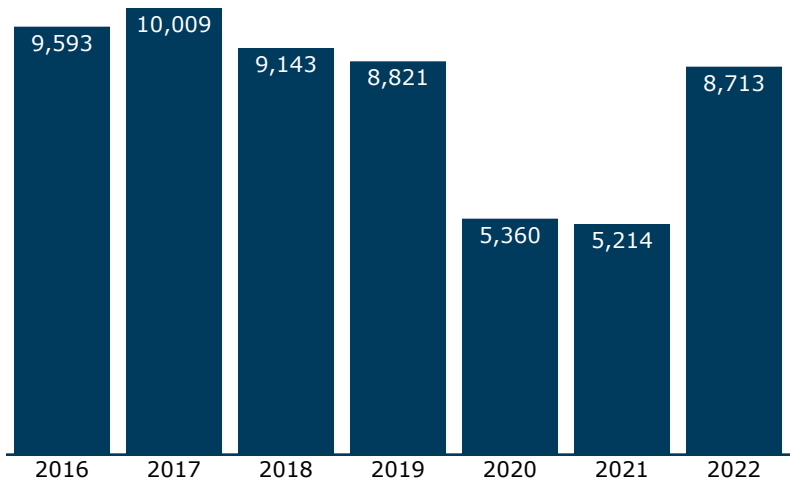

Passengers using this station, 2016-2022

(arrivals and departures)

Amtrak Station

1200 N Depot St
Sandusky, OH 44870-3165

Population served by this station

Within 25 miles: 215,041
Within 50 miles: 1,738,060