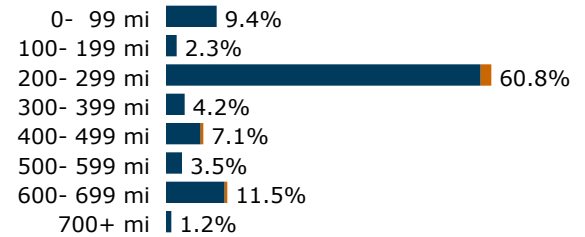

Passengers using this station, 2016-2022

(arrivals and departures)

Amtrak Station

1200 N Depot St
Sandusky, OH 44870-3165

Population served by this station

Within 25 miles: 215,041
Within 50 miles: 1,738,060

9th congressional district

Marcy Kaptur (D)
(202) 225-4146 - kaptur.house.gov

Current Amtrak presence

Long Distance: 8,713

Capitol Limited: Daily service
Lake Shore Limited: Daily service

Direct service (no change of train) to 33 cities

Quick recap, 2022 (arrivals and departures)

	Coach/ Business	First/ Sleeper	Total
Passengers	8,360	353	8,713
Average trip	326 miles	395 miles	329 miles
Average fare	\$ 51.00	\$224.00	\$ 58.00
Average yield, per mi	15.6	56.6	17.6

Trips by length, 2022

Legend ■ Coach/business ■ First/sleeper

Top city pairs by ridership, 2022

1. Chicago, IL*	281 mi
2. New York, NY	678 mi
3. Toledo, OH	47 mi
4. Washington, DC	483 mi
5. Cleveland, OH	60 mi
6. Pittsburgh, PA	200 mi
7. Albany-Rensselaer, NY	537 mi
8. Buffalo, NY	247 mi
9. Rochester, NY	308 mi
10. Utica, NY	441 mi