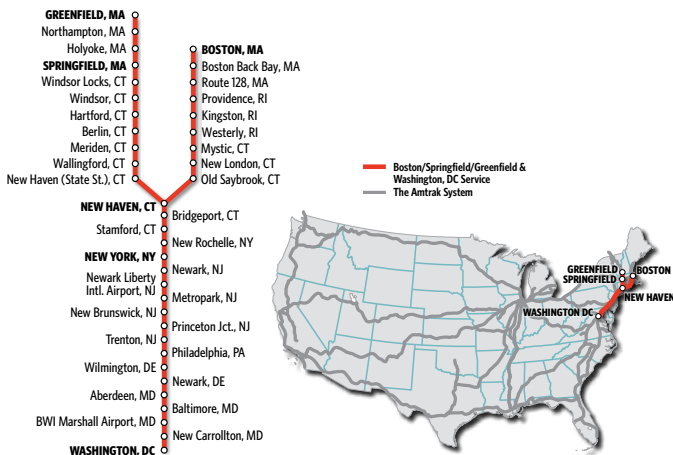

NORTHEAST CORRIDOR

serving **BOSTON - PROVIDENCE - GREENFIELD - SPRINGFIELD - HARTFORD - NEW HAVEN - NEW YORK - WASHINGTON, DC** and intermediate stations

Amtrak.com
1-800-USA-RAIL

Service on Northeast Corridor Trains

- **Coaches: Reservations required.**
- **Business class service available. Reservations required.** For more information visit Amtrak.com/business-class.
- **First class service available.**
- **Café service.** Table seating offering a variety of meals, snacks and beverages for sale. For more information, visit Amtrak.com/cafe.
- **Amtrak Quiet Car.**
- **Checked baggage at select stations.**
- **Wi-Fi available.**
- **On Board Bicycle Racks:** We offer a number of different services to transport your bike onboard. Each train has different equipment and loading procedures that dictate what service will be offered. Reservations are required and additional charges apply. Visit amtrak.com/bikes for all the details before you book your trip.

All Amtrak services and stations are non-smoking.

See pages 10-12 for Thruway Connections.

Service between Greenfield, Springfield and New Haven is financed primarily through funds made available by the Connecticut Department of Transportation and the Massachusetts Department of Transportation.

BOSTON and WASHINGTON DC ROUTE MAP and SYMBOLS

SYMBOLS KEY

- **D** Stops only to discharge passengers; train may leave before time shown.
- **L** Stops to receive and discharge passengers; train may leave before time shown.
- **R** Stops only to receive passengers.
- Thruway Bus stop
- Airport connection
- Ferry connection
- Quik-Trak self-serve ticketing kiosk

Connecting Local Services

Boston

Massachusetts Bay Transportation Authority (commuter rail, subway, light rail & bus): (617) 222-3200 or (800) 392-6100; www.mbta.com

New Haven

Shore Line East (commuter rail): in Connecticut (800) ALL-RIDE; outside Connecticut (203) 777-RIDE; www.shorelineeast.com
Connecticut Transit (bus service): (203) 624-0151

New York

Metro-North Railroad: (800) 638-7646 or (212) 532-4900; www.mta.info
Long Island Rail Road (LIRR) (commuter rail): (718) 217-LIRR; www.mta.info

NJ TRANSIT (commuter rail & bus): (973) 275-5555; www.NJtransit.com

New York City Transit (subway & bus): (718) 330-1234; www.mta.info

Newark

NJ TRANSIT (commuter rail, subway & bus): (973) 275-5555; www.NJtransit.com

Port Authority Trans-Hudson Corporation (PATH) (subway): (800) 234-PATH; www.panynj.gov/path

Philadelphia

Southeastern Pennsylvania Transportation Authority (SEPTA) (commuter rail, light rail, subway & bus): (215) 580-7800; www.septa.org

Wilmington

DART First State (DART) (commuter rail & bus); 1-800-652-DART; www.DartFirstState.com

Baltimore

MARC (commuter rail): (800) 325-RAIL; www.mtmaryland.com
Maryland Transit Administration (MTA) (bus, light rail & subway): in the Baltimore metropolitan area: (800) 543-9809; other areas: (410) 539-5000; www.mtmaryland.com

Washington

MARC (commuter rail): (800) 325-RAIL; www.mtmaryland.com
Virginia Railway Express (commuter rail): (800) RIDE-VRE; www.vre.org

Metrail & Metrobus (subway & bus): (202) 637-7000; www.wmata.com

Airport Connections

Newark Liberty International Airport

Convenient transfers between Amtrak Newark Liberty International Airport station and airline terminals via AirTrain.

Philadelphia International Airport

Convenient transfers between Gray 30th Street station and airline terminals via SEPTA Airport Line trains.

Wilmington New Castle Airport

Convenient transfers between the Amtrak Station Wilmington and the airline terminal at the Wilmington New Castle Airport via DART bus 22.

BWI Thurgood Marshall Airport

Convenient transfers between Amtrak station and airline terminals via free shuttle bus.

Amtrak 30th Street Station-Center City Rail Transfer