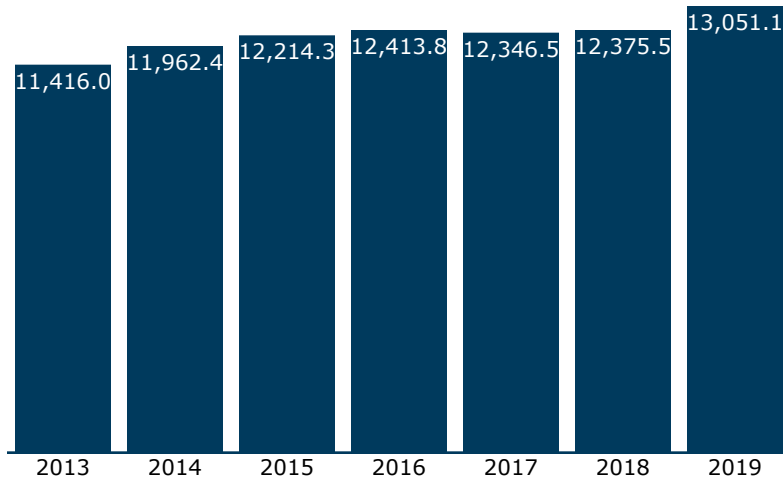

# Fact sheet: Amtrak in New York

## Passengers in New York, 2013-2019: boarding & detraining (in thousands)

Also, 1,008,974 riders passed through New York in 2019 - boarding and detraining outside the state.