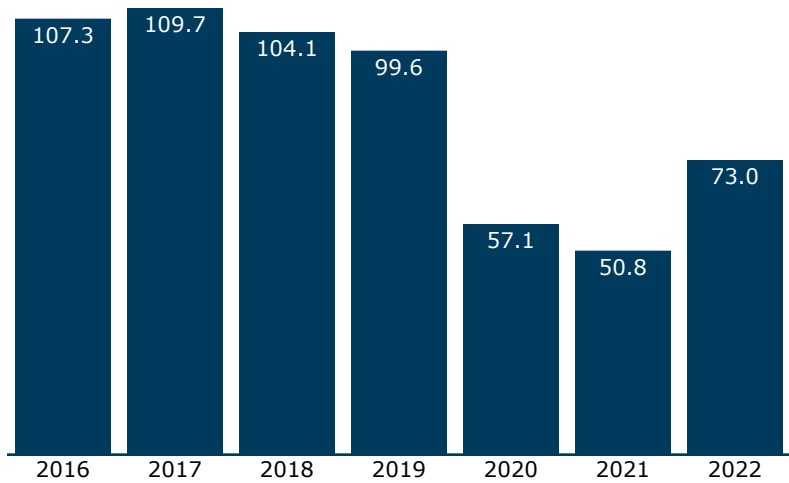

Fact sheet: Amtrak in Arizona

Passengers in Arizona, 2016-2022: boarding & detraining (in thousands)

Also, 100,400 riders passed through Arizona in 2022 - boarding and detraining outside the state.

Quick recap, 2022 (arrivals and departures)